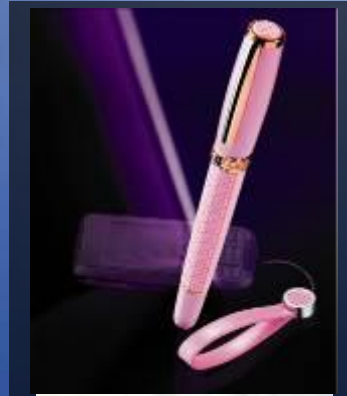

CORE VALUES

Family Business

Tradition

Skilled Handiwork

Quality

Innovation

Creativity

Luxury

Exclusiveness

Chopard